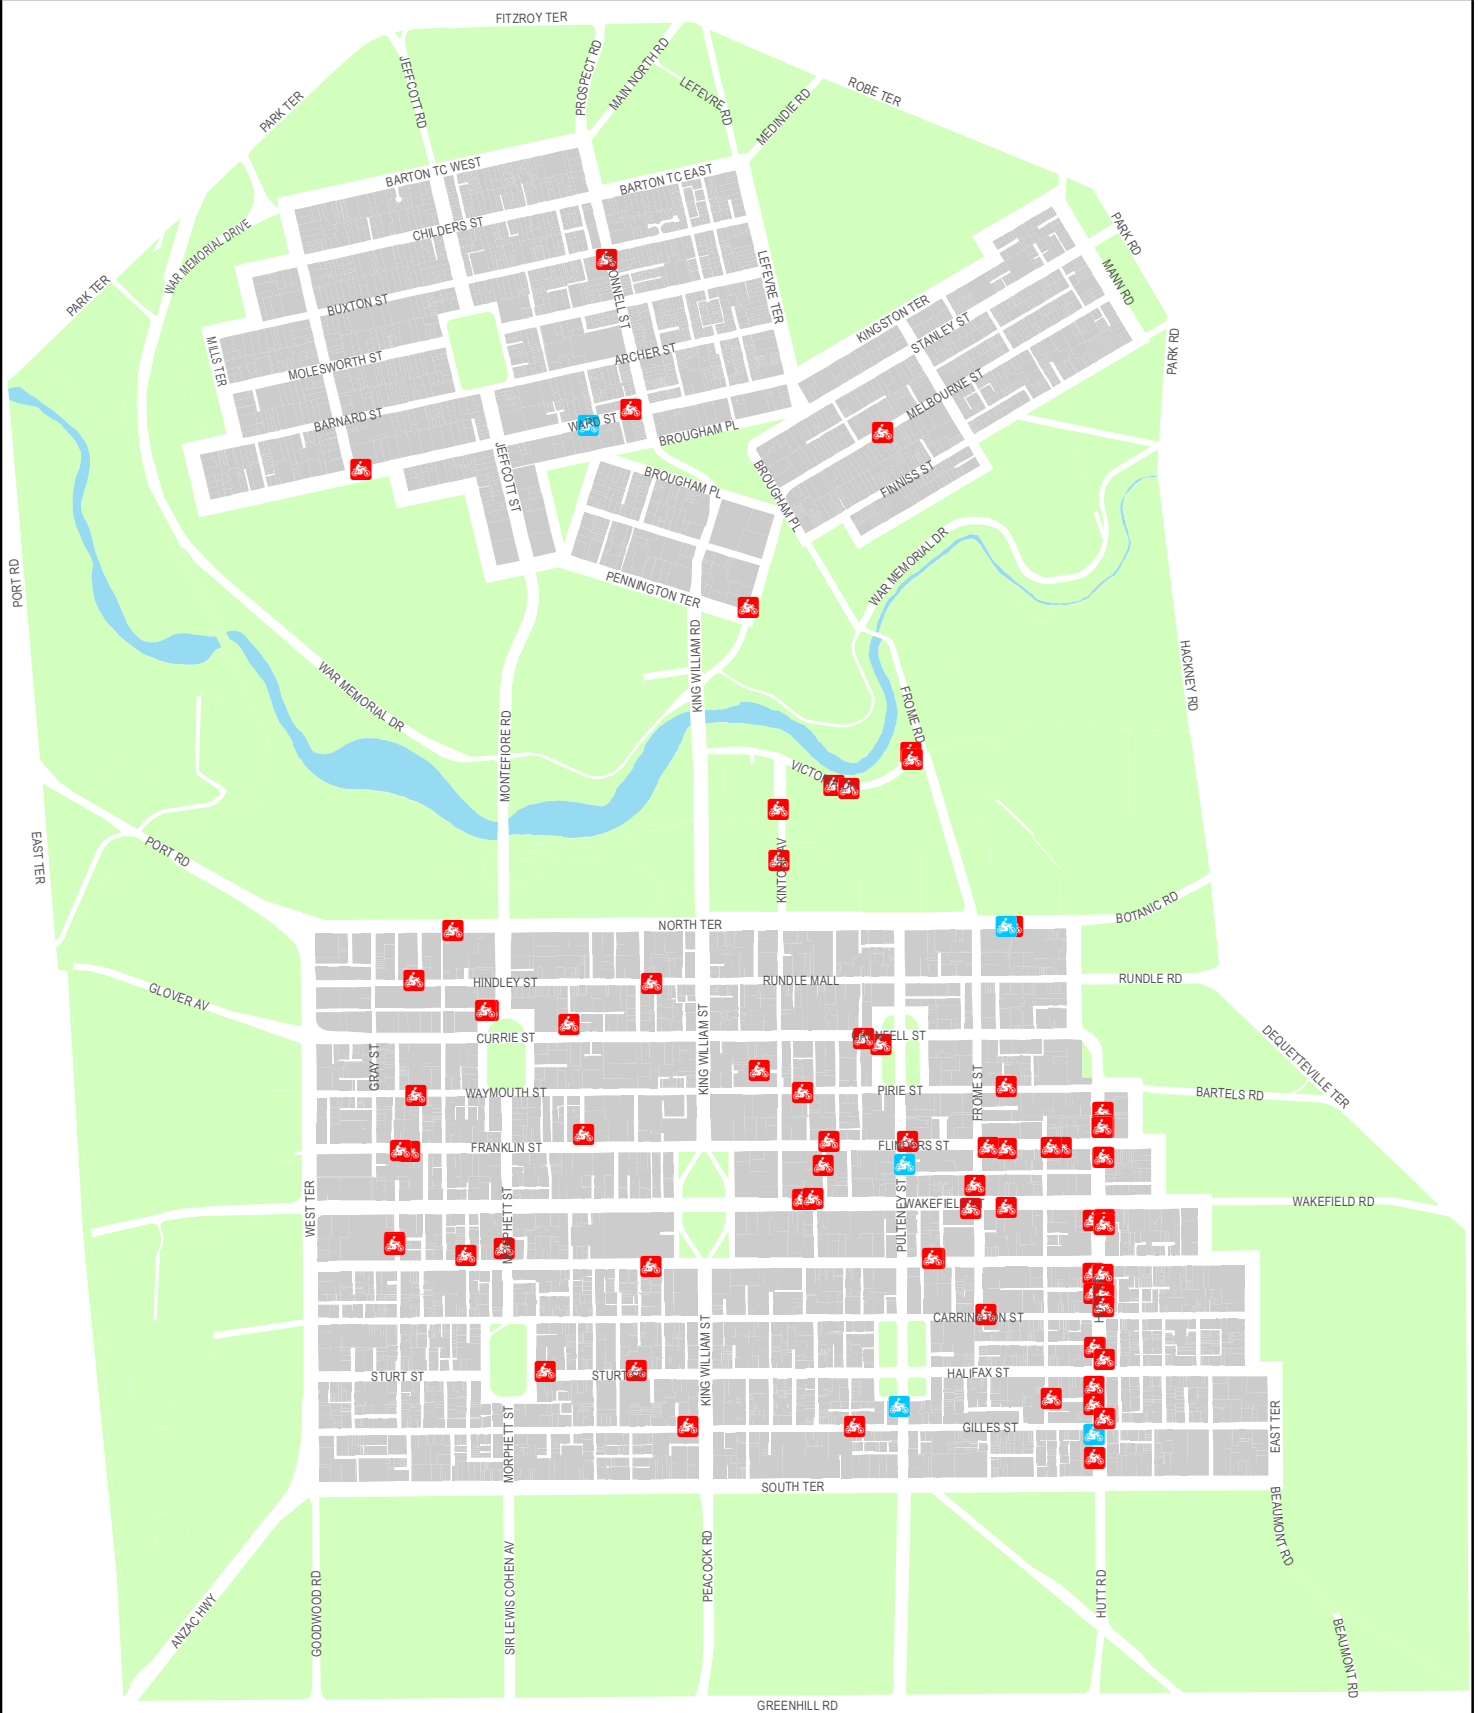

# Motorcycle Parking

## Full Time and Part Time

0 500 Metres

Full Time

Part Time

Produced by I.T. Applications (GIS)  
Information Management Dept.  
Adelaide City Council – July 2007

No reproduction without permission